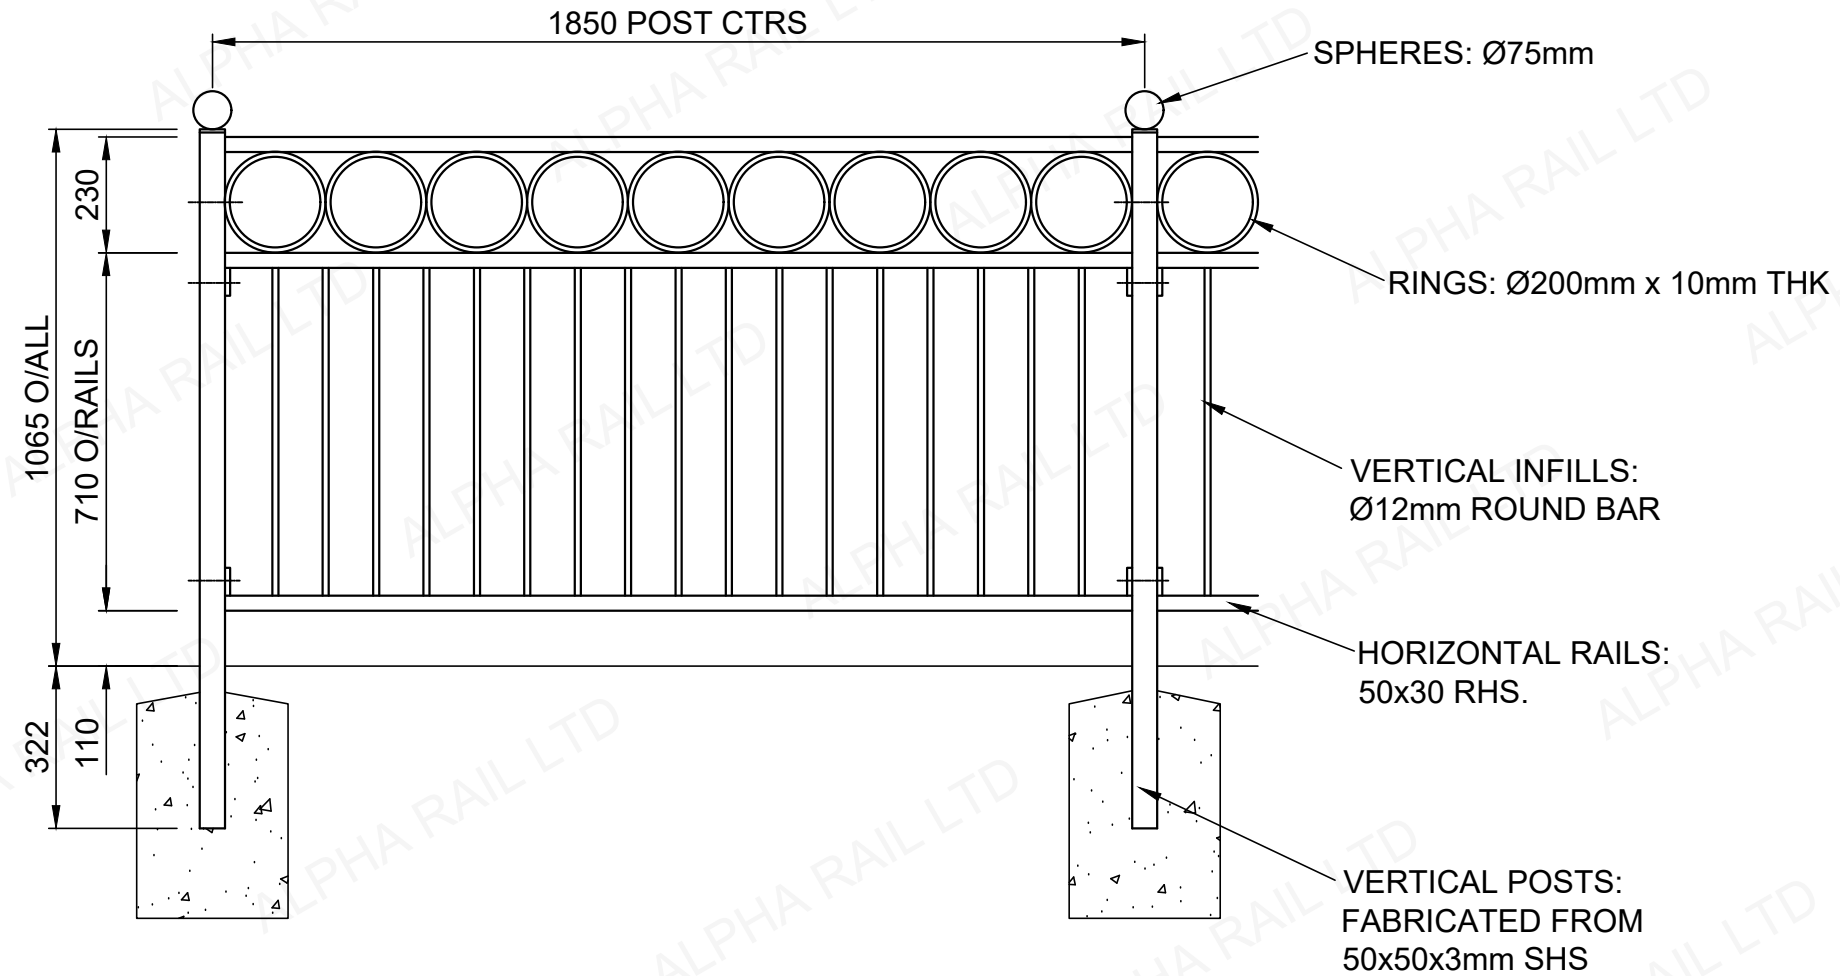

TYPICAL ELEVATION

INFILLS SET TO V8 STAGGERED ARRANGEMENT

PLAN VIEW

DRAWING.	1104/001
TITLE.	DG1104 PANEL

ALPHA RAIL
RAILINGS . GATES . GUARDRAIL