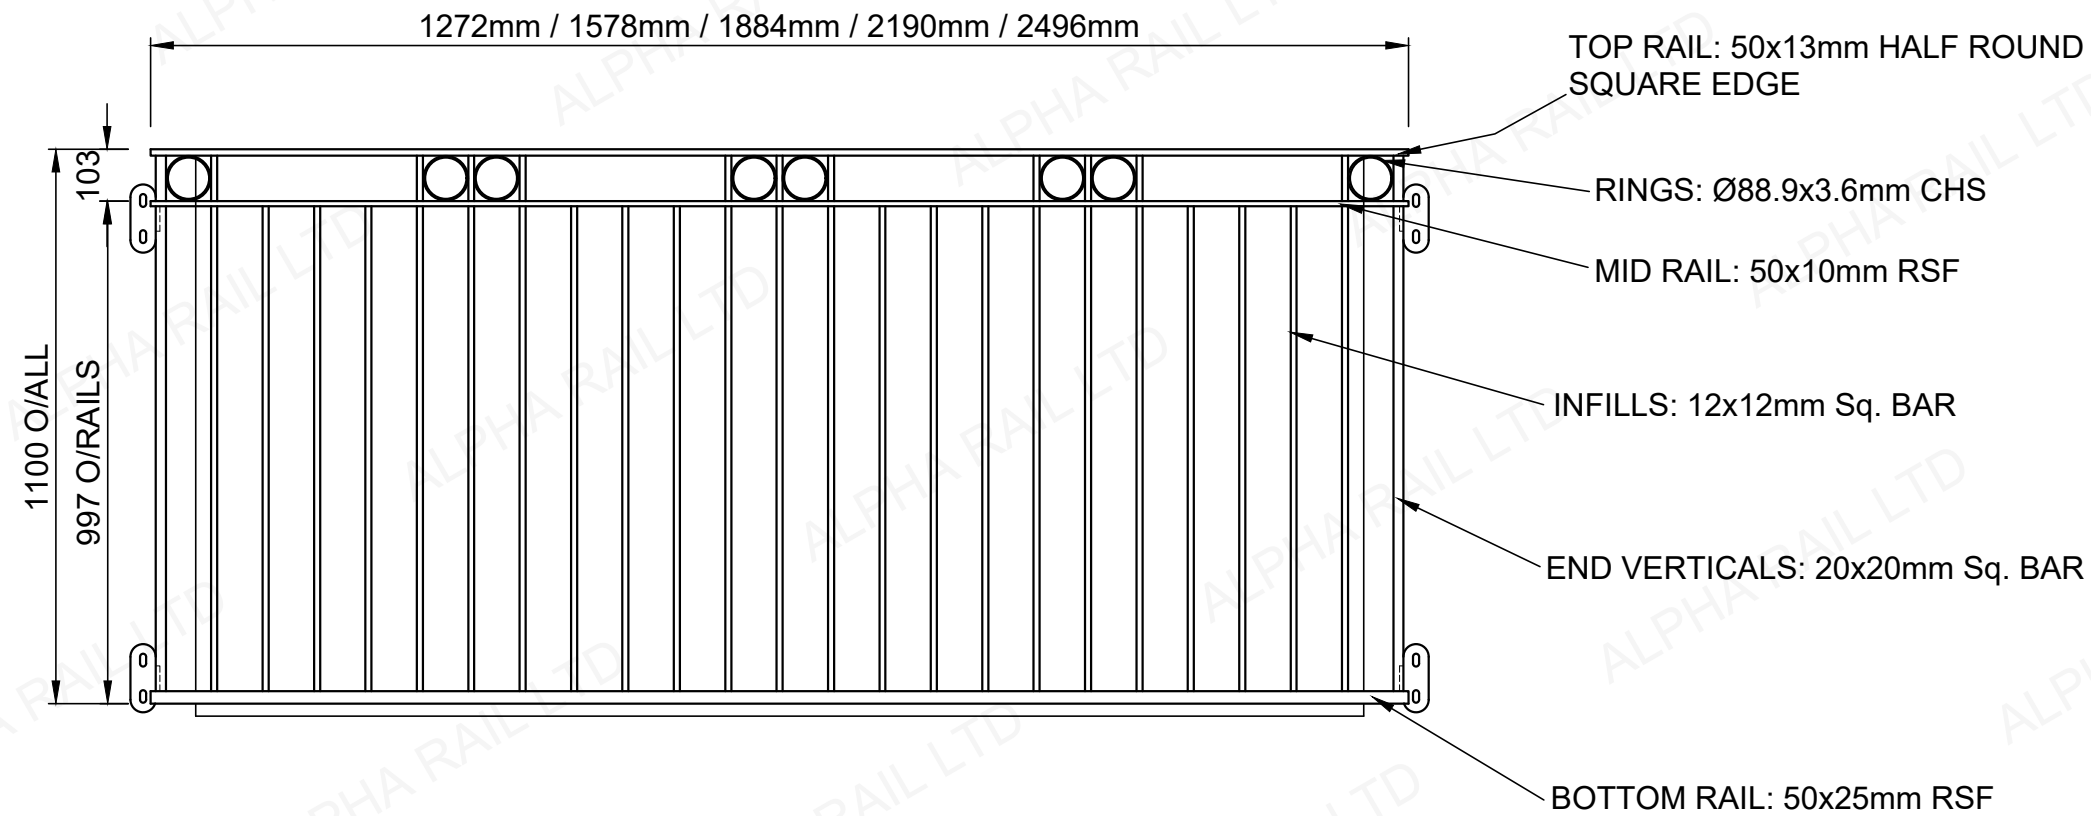

TYPICAL ELEVATION

SIDE ELEVATION

ENLARGED VIEW ON DETAIL 'A'

PLAN VIEW

Ø12x25 VERTICAL SLOTS

DRAWING.	BOWRUFF/001
TITLE.	'BOW FRONTED RUFFORD' JULIETTE

ALPHA RAIL
RAILINGS . GATES . GUARDRAIL