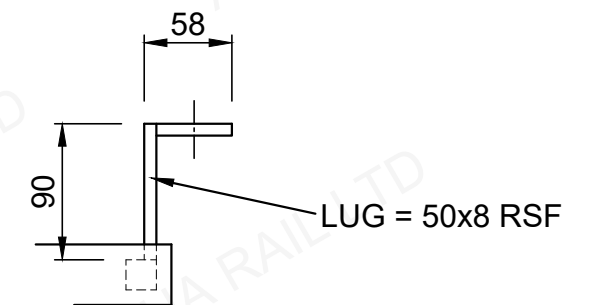

TYPICAL ELEVATION

SIDE ELEVATION

ENLARGED VIEW ON DETAIL 'A'

PLAN VIEW

Ø12x25 VERTICAL SLOTS

DRAWING.	BOWRUFF/001
TITLE.	'BOW FRONTED RUFFORD' JULIETTE

ALPHA RAIL
RAILINGS . GATES . GUARDRAIL