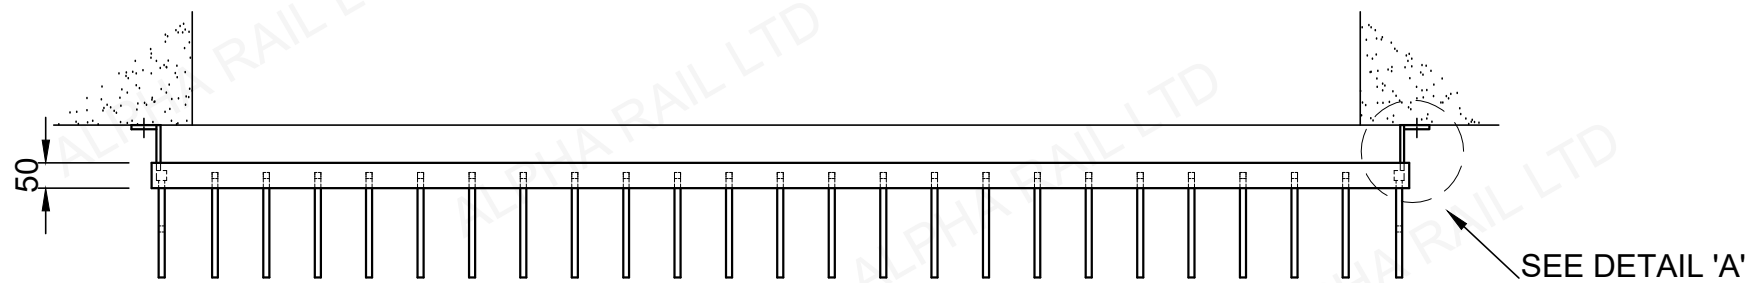

TYPICAL ELEVATION

SIDE ELEVATION

ENLARGED VIEW ON DETAIL 'A'

PLAN VIEW

Ø12x25 VERTICAL SLOTS

DRAWING.	BOWRUFF/001
TITLE.	'BOW FRONTED RUFFORD' JULIETTE

ALPHA RAIL
RAILINGS . GATES . GUARDRAIL