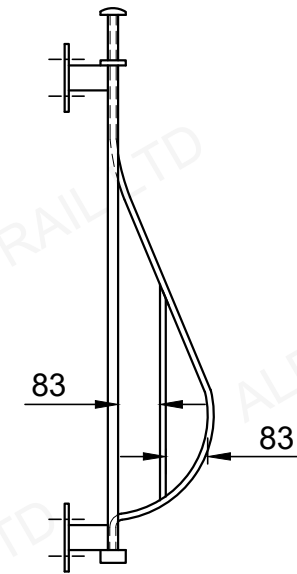

TYPICAL ELEVATION

SIDE ELEVATION

ENLARGED VIEW ON DETAIL 'A'

PLAN VIEW

Ø12x25 VERTICAL SLOTS

DRAWING.	BOWRUFF/001
TITLE.	'BOW FRONTED RUFFORD' JULIETTE

ALPHA RAIL
RAILINGS . GATES . GUARDRAIL