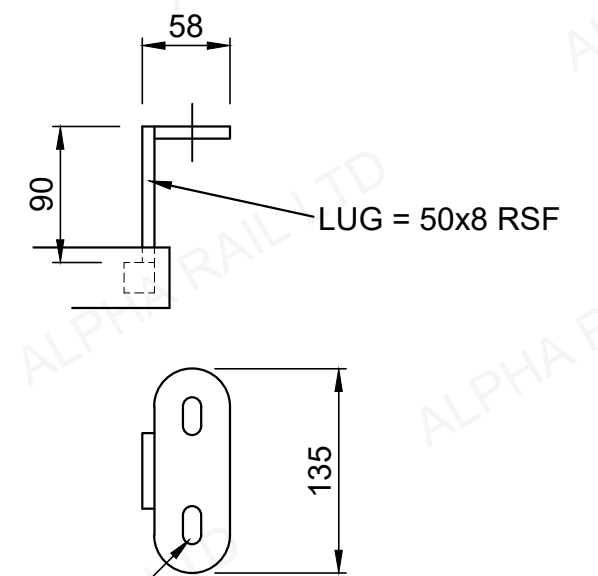

TYPICAL ELEVATION

ENLARGED VIEW ON DETAIL 'A'

PLAN VIEW

Ø12x25 VERTICAL SLOTS

DRAWING.	RUFF/001
TITLE.	'RUFFORD' JULIETTE

ALPHA RAIL
RAILINGS . GATES . GUARDRAIL