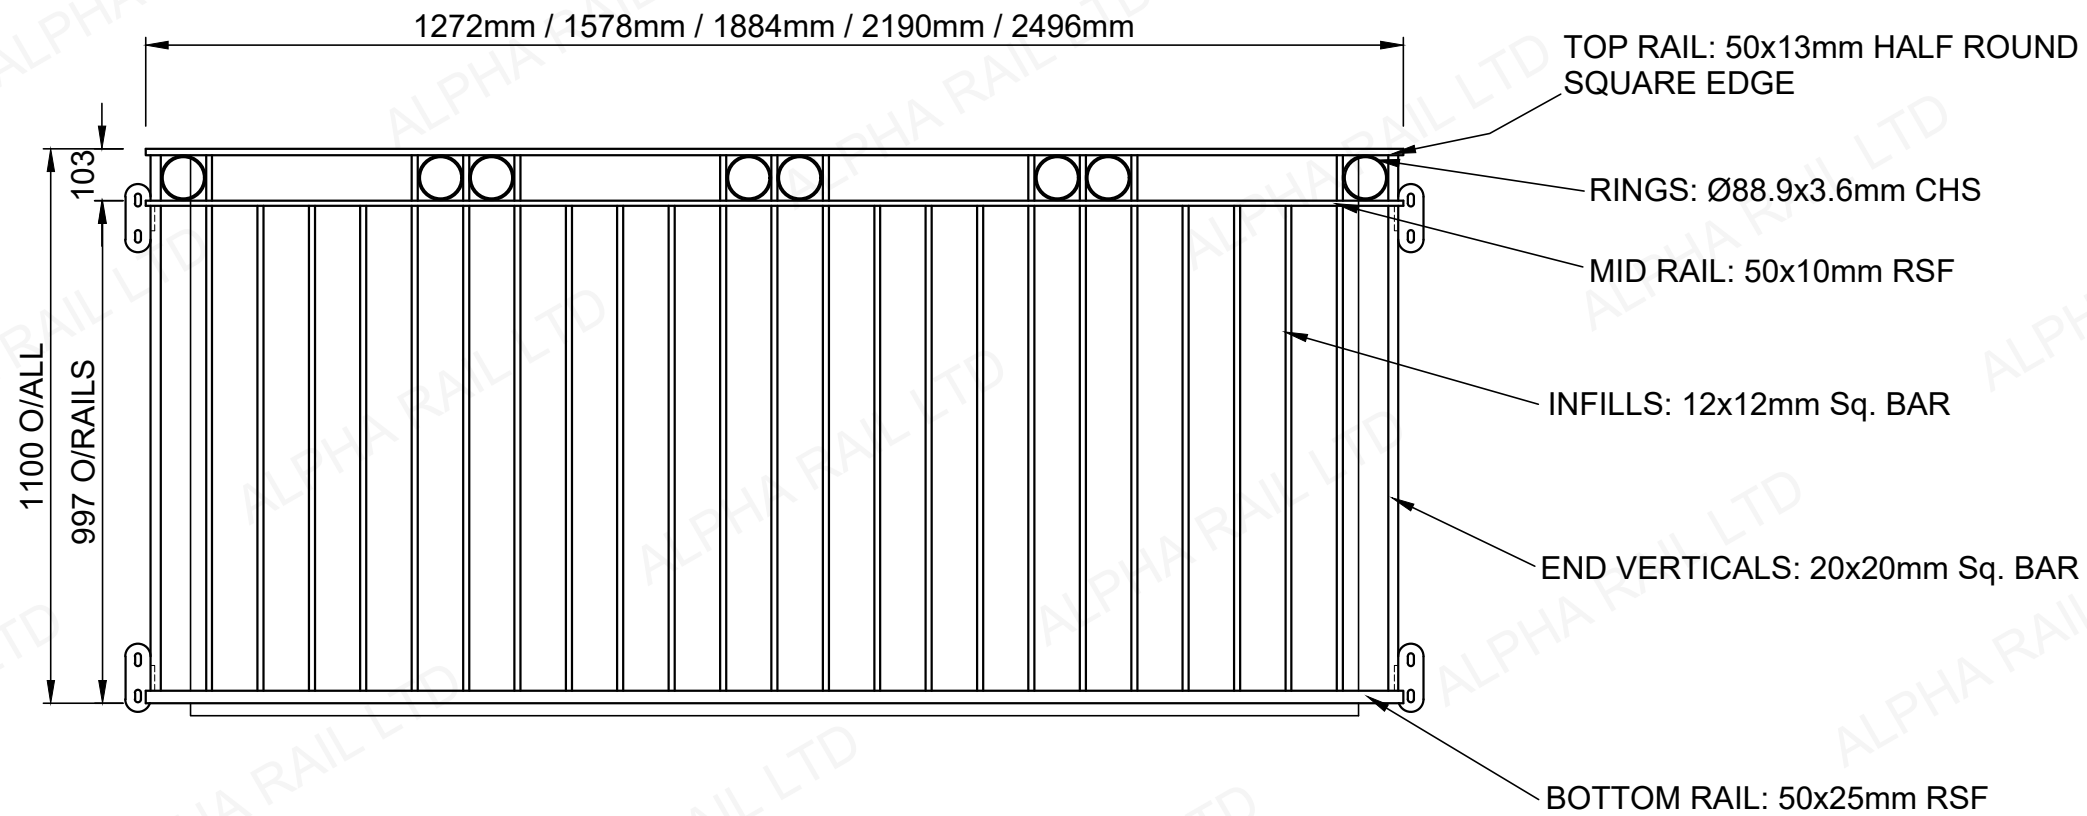

TYPICAL ELEVATION

ENLARGED VIEW ON DETAIL 'A'

PLAN VIEW

Ø12x25 VERTICAL SLOTS

DRAWING.	RUFF/001
TITLE.	'RUFFORD' JULIETTE

ALPHA RAIL
RAILINGS . GATES . GUARDRAIL