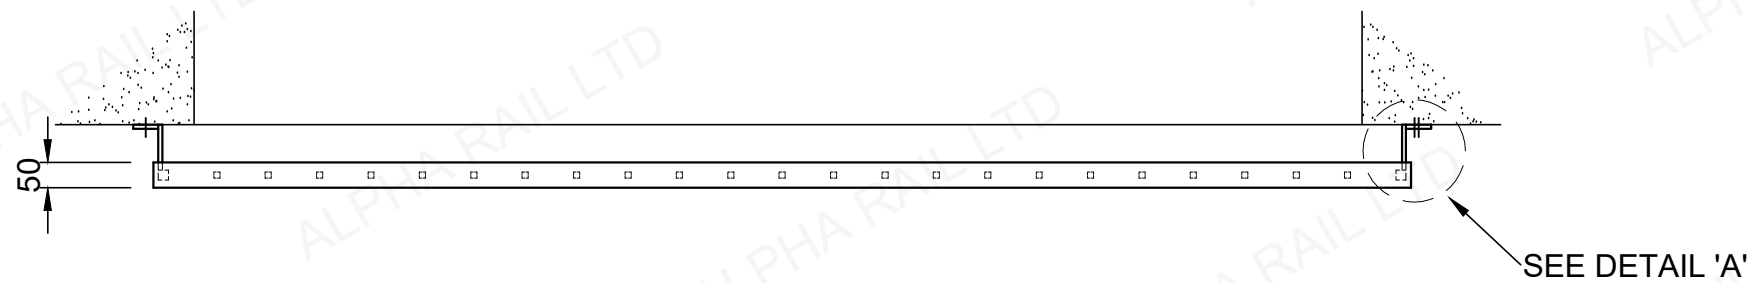

TYPICAL ELEVATION

ENLARGED VIEW ON DETAIL 'A'

PLAN VIEW

Ø12x25 VERTICAL SLOTS

DRAWING.	RUFF/001
TITLE.	'RUFFORD' JULIETTE

ALPHA RAIL
RAILINGS . GATES . GUARDRAIL